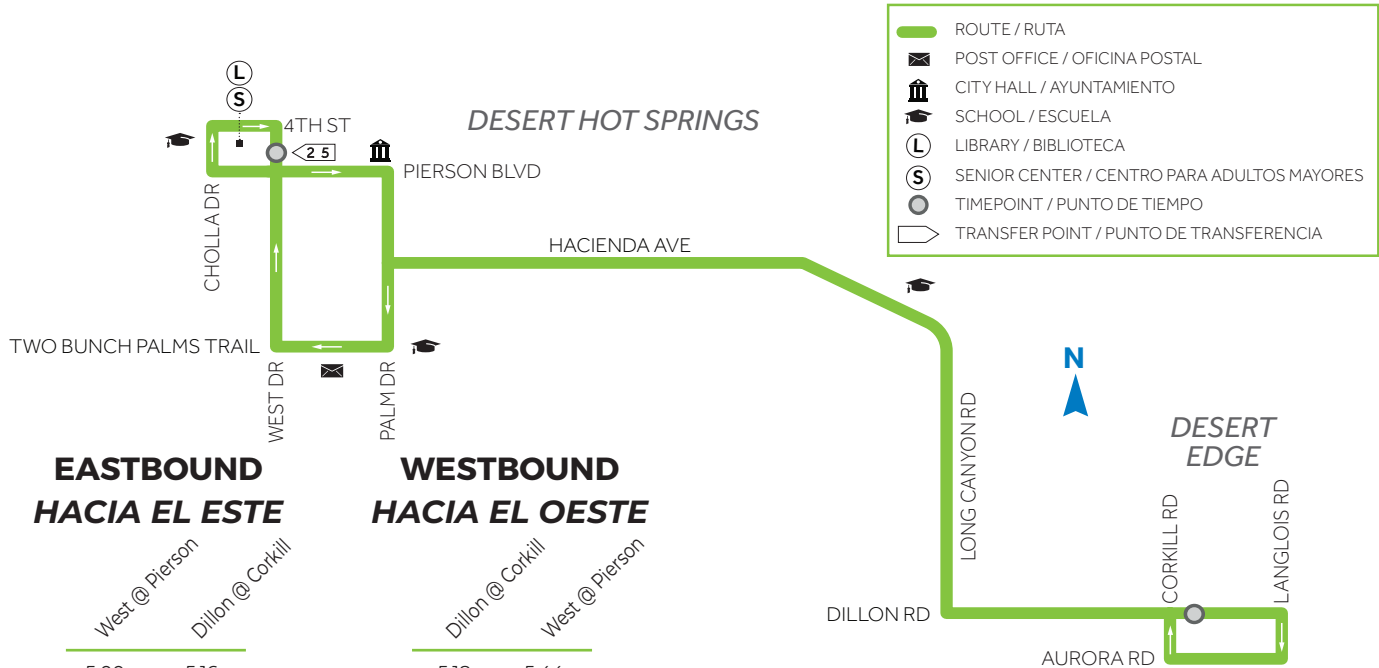

ROUTE RUTA
3

**DESERT EDGE
DESERT HOT SPRINGS**

**EVERY DAY / HOLIDAY
TODOS LOS DÍAS / DÍA FESTIVO**

**EASTBOUND
HACIA EL ESTE**

*West @ Pierson
Dillon @ Corkill*

5:00a	5:16a
5:30a	5:46a

6:00a	6:16a
6:30a	6:46a
7:00a	7:16a
7:30a	7:46a
8:00a	8:16a
8:30a	8:46a
9:00a	9:16a
9:30a	9:46a
10:00a	10:18a
10:30a	10:48a
11:00a	11:18a
11:30a	11:48a
12:00p	12:18p
12:30p	12:48p
1:00p	1:18p
1:30p	1:48p
2:00p	2:18p
2:30p	2:48p
3:00p	3:18p
3:30p	3:48p
4:00p	4:18p
4:30p	4:48p
5:00p	5:18p
5:30p	5:48p
6:00p	6:18p
6:30p	6:48p
7:00p	7:18p
7:30p	7:46p
8:00p	8:16p

**WESTBOUND
HACIA EL OESTE**

*Dillon @ Corkill
West @ Pierson*

5:18a	5:44a
5:48a	6:20a

6:18a	6:50a
6:48a	7:20a
7:18a	7:50a
7:48a	8:20a
8:18a	8:50a
8:48a	9:20a
9:18a	9:50a
9:48a	10:20a
10:18a	10:50a
10:48a	11:20a
11:18a	11:50a
11:48a	12:20p
12:18p	12:50p
12:48p	1:20p
1:18p	1:50p
1:48p	2:20p
2:18p	2:50p
2:48p	3:20p
3:18p	3:50p
3:48p	4:20p
4:18p	4:50p
4:48p	5:20p
5:18p	5:48p
5:48p	6:18p
6:18p	6:48p
6:48p	7:18p
7:18p	7:48p
7:48p	8:18p
8:18p	8:44p

**WEEKEND / HOLIDAY
FIN DE SEMANA | DÍA FESTIVO**

**EASTBOUND
HACIA EL ESTE**

*West @ Pierson
Dillon @ Corkill*

6:45a	7:02a
7:45a	8:02a
8:45a	9:02a
9:45a	10:02a
10:45a	11:02a
11:45a	12:02p
12:45p	1:02p
1:45p	2:02p
2:45p	3:02p
3:45p	4:02p
4:45p	5:02p
5:45p	6:02p
6:45p	7:02p
7:45p	8:02p

**WESTBOUND
HACIA EL OESTE**

*Dillon @ Corkill
West @ Pierson*

7:05a	7:36a
8:05a	8:36a
9:05a	9:36a
10:05a	10:35a
11:05a	11:35a
12:05p	12:35p
1:05p	1:35p
2:05p	2:35p
3:05p	3:35p
4:05p	4:35p
5:05p	5:35p
6:05p	6:35p
7:05p	7:35p
8:05p	8:35p