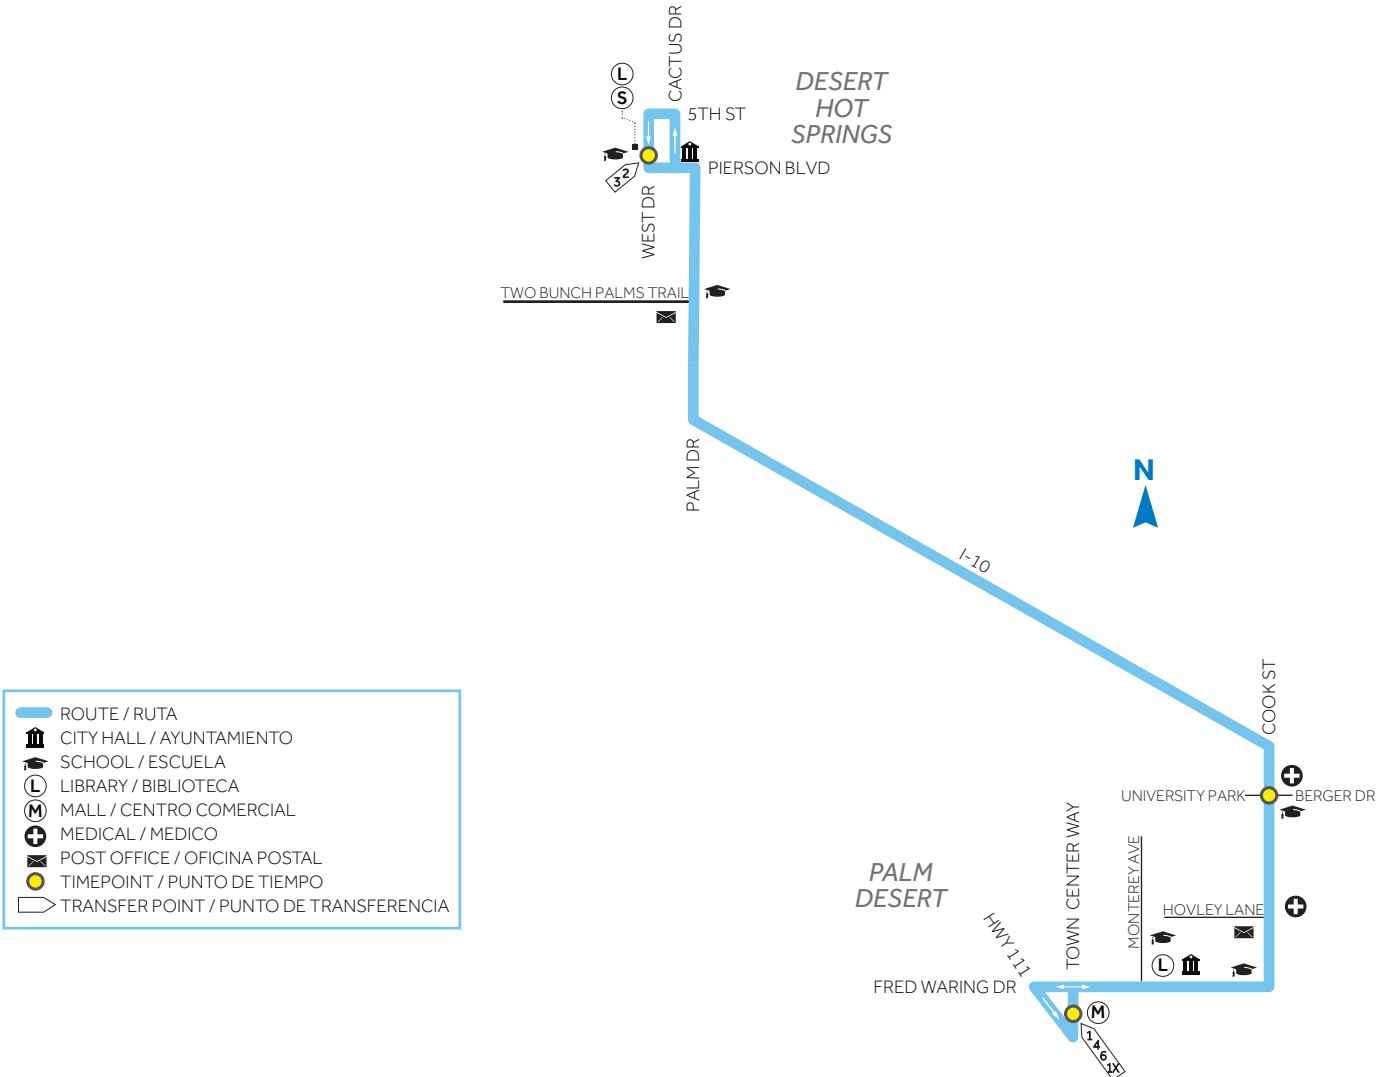

DESERT HOT SPRINGS
CSUSB PALM DESERT
WESTFIELD PALM DESERT

WEEKDAY | ENTRE SEMANA

ROUTE RUTA
5

**NORTHBOUND
HACIA EL NORTE**

Town Center Way @ Hahn
Cook @ Berger
West @ Pierson

6:10a	6:29a	7:00a
7:10a	7:29a	8:00a
8:10a	8:29a	9:00a
4:00p	4:18p	4:49p
5:00p	5:19p	5:51p
6:00p	6:19p	6:51p

**SOUTHBOUND
HACIA EL SUR**

West @ Pierson
Cook @ University Park
Town Center Way @ Hahn

6:10a	6:40a	6:56a
7:10a	7:40a	7:56a
8:10a	8:40a	8:56a
3:00p	3:30p	3:46p
4:00p	4:30p	4:46p
5:00p	5:31p	5:45p

**NO WEEKEND SERVICE
SIN SERVICIO DE FIN DE SEMANA**

- ROUTE / RUTA
- CITY HALL / AYUNTAMIENTO
- SCHOOL / ESCUELA
- LIBRARY / BIBLIOTECA
- MALL / CENTRO COMERCIAL
- MEDICAL / MEDICO
- POST OFFICE / OFICINA POSTAL
- TIMEPOINT / PUNTO DE TIEMPO
- TRANSFER POINT / PUNTO DE TRANSFERENCIA