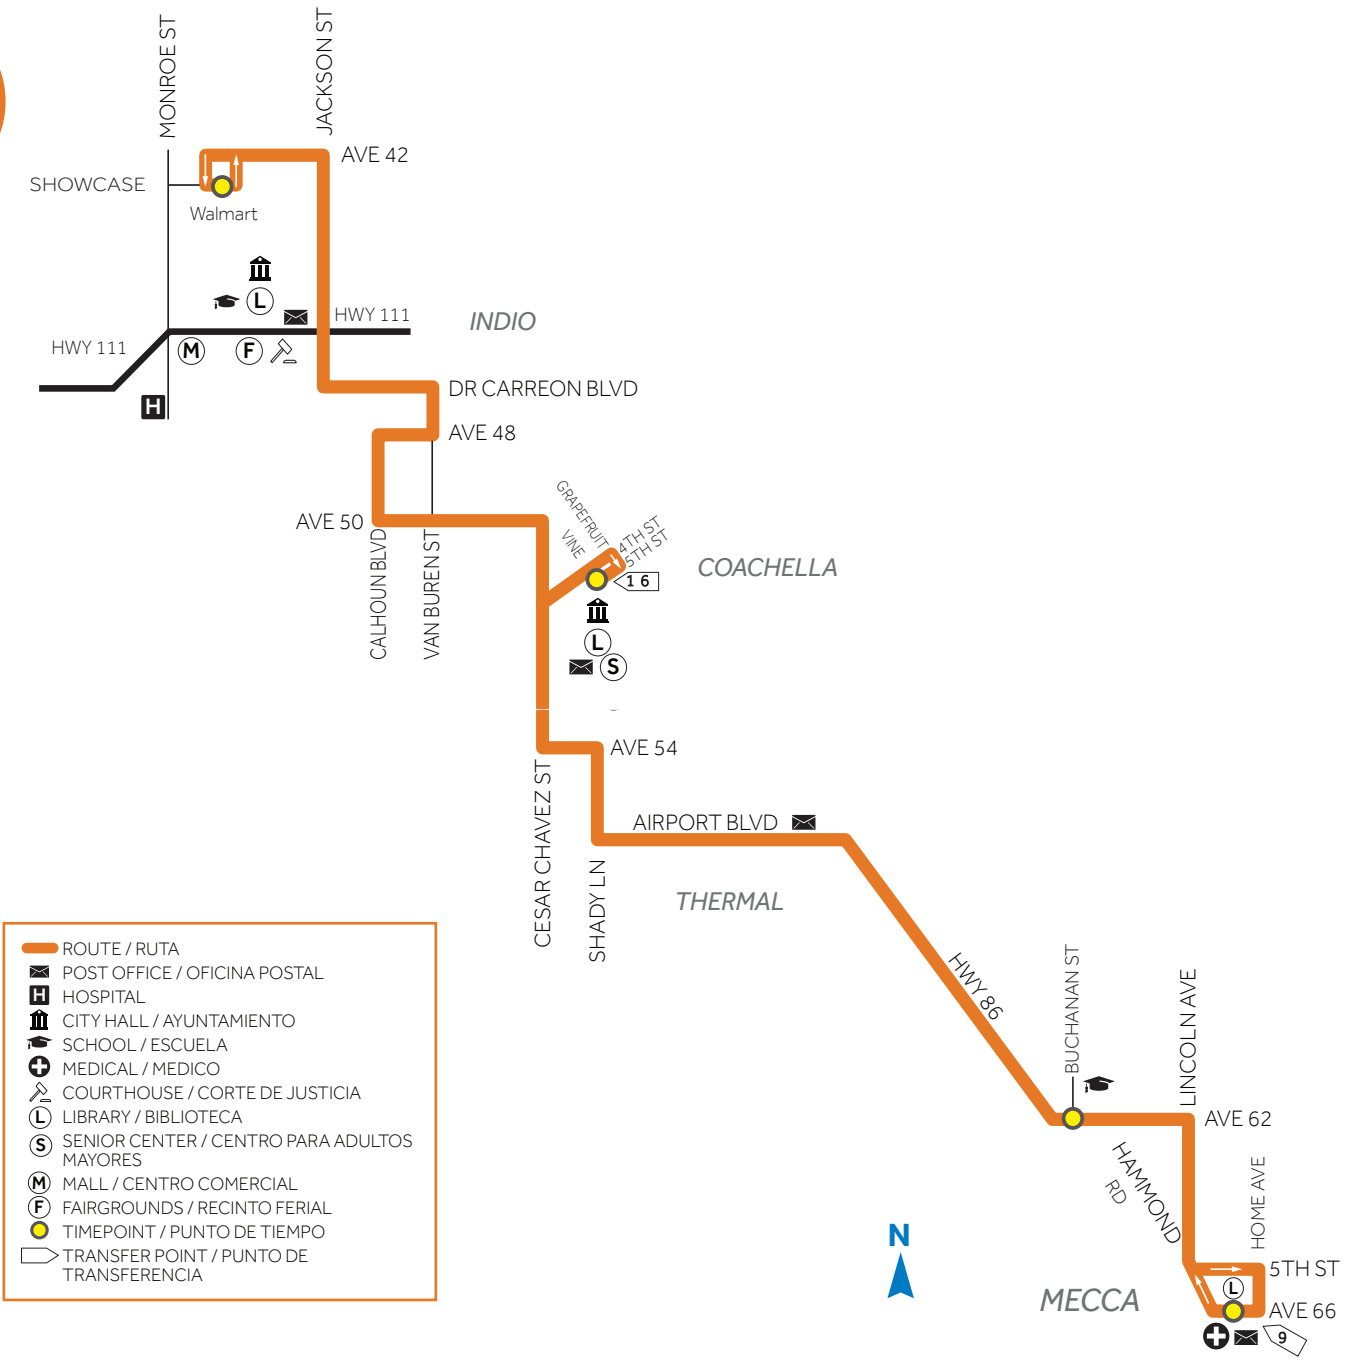

ROUTE RUTA
8
NORTH INDIO
COACHELLA
THERMAL/MECCA

ROUTE
RUTA

8

NORTH INDI
COACHELLA
THERMAL/MECCA

EVERY DAY/HOLIDAY
TODOS LOS DÍAS /DÍA FESTIVO

Level
Nivel
2

NORTHBOUND | HACIA EL NORTE

66th @ Date Palm	62nd @ Buchanan	5th @ Vine	Showcase @ Monroe
5:50a	5:57a	6:23a	6:59a
6:50a	6:57a	7:27a	8:02a
7:50a	7:57a	8:27a	9:02a
8:50a	8:57a	9:27a	10:02a
9:50a	9:57a	10:27a	11:02a
10:50a	10:57a	11:23a	12:04p
11:50a	11:57a	12:23p	1:04p
12:50p	12:57p	1:23p	2:04p
1:50p	1:57p	2:23p	3:04p
2:50p	2:57p	3:23p	4:04p
3:50p	3:57p	4:23p	5:04p
4:50p	4:57p	5:23p	6:04p
5:50p	5:57p	6:22p	7:00p
6:50p	6:57p	7:22p	8:00p
7:50p	7:57p	8:22p	9:00p
8:50p	8:57p	9:23p	9:59p
9:50p	9:57p	10:23p	10:59p

SOUTHBOUND | HACIA EL SUR

Showcase @ Monroe	5th @ Vine	62nd @ Buchanan	66th @ Date Palm
5:35a	6:07a	6:28a	6:43a
6:35a	7:08a	7:29a	7:44a
7:35a	8:08a	8:29a	8:44a
8:35a	9:08a	9:29a	9:44a
9:35a	10:08a	10:29a	10:44a
10:35a	11:13a	11:34a	11:48a
11:35a	12:13p	12:34p	12:48p
12:35p	1:13p	1:34p	1:48p
1:35p	2:13p	2:34p	2:48p
2:35p	3:13p	3:34p	3:48p
3:35p	4:13p	4:34p	4:48p
4:35p	5:13p	5:34p	5:48p
5:35p	6:11p	6:32p	6:47p
6:35p	7:11p	7:32p	7:47p
7:35p	8:11p	8:32p	8:47p
8:35p	9:07p	9:28p	9:43p
9:35p	10:07p	10:28p	10:43p