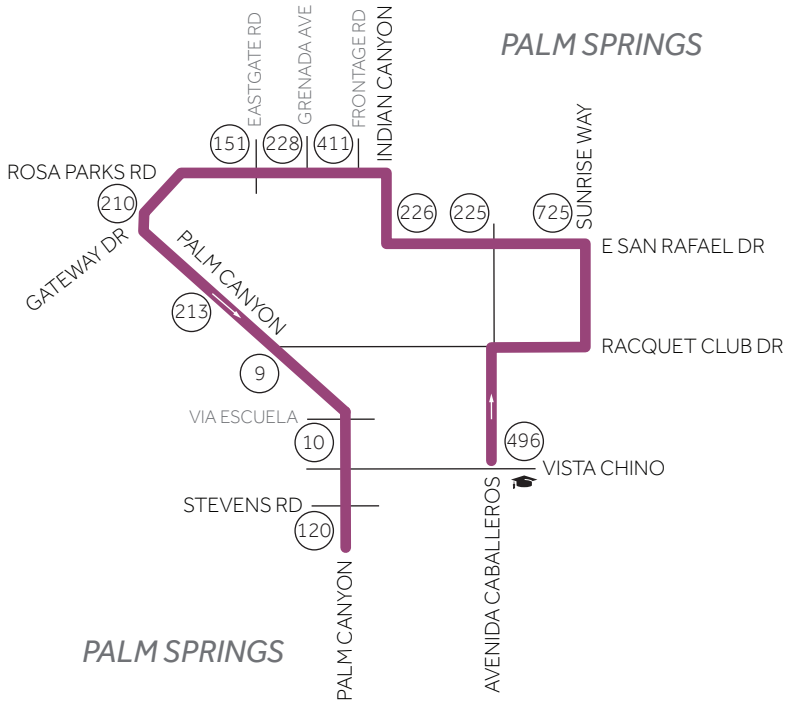

ROUTE 400 SB

RAYMOND CREE / PALM SPRINGS HS AM TRIPPER

ROUTE 400 SB SCHEDULE	
PALM CANYON AT STEVENS	6:55 AM
VISTA CHINO AT SUNRISE	7:21 AM
RAMON AT FARRELL	7:32 AM

-  ROUTE / RUTA
-  POST OFFICE / OFICINA POSTAL
-  HOSPITAL
-  SCHOOL / ESCUELA
-  BUS STOP AND BUS STOP ID NUMBER

ROUTE 402 NB

PALM CANYON / STEVENS

AM TRIPPER

ROUTE 402 NB SCHEDULE	
AVENIDA CABALLEROS AT VISTA CHINO	10:55 AM
PALM CANYON AT STEVENS	11:17 AM

- ROUTE / RUTA
- SCHOOL / ESCUELA
- BUS STOP AND BUS STOP ID NUMBER