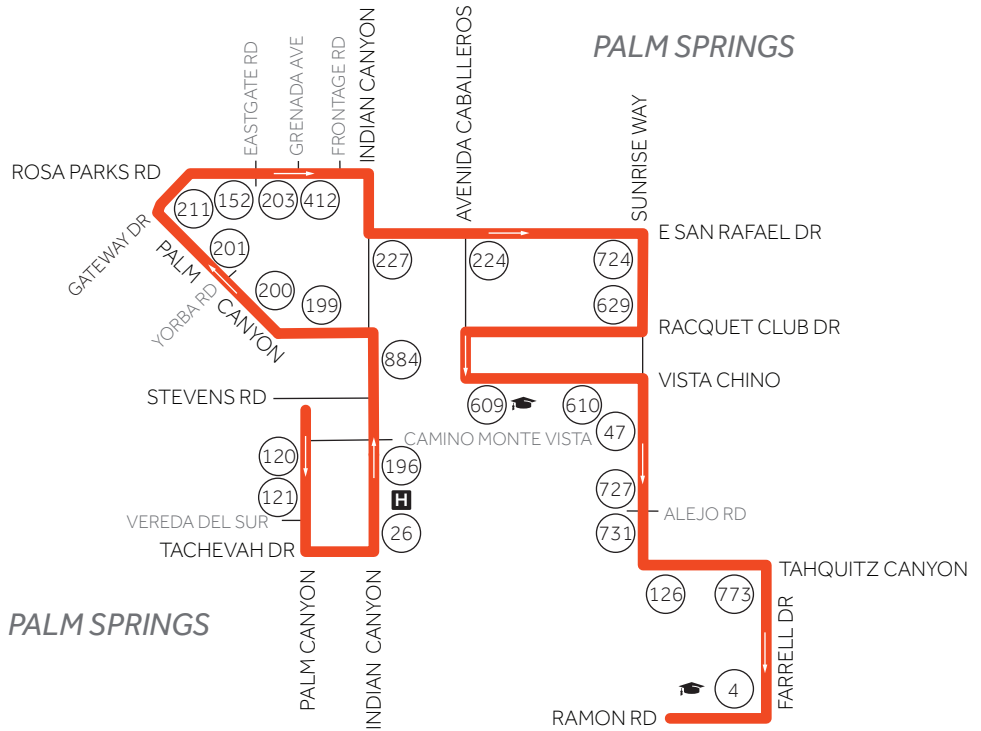

ROUTE 400 SB

RAYMOND CREE / PALM SPRINGS HS AM TRIPPER

ROUTE 400 SB SCHEDULE	
PALM CANYON AT STEVENS	6:55 AM
VISTA CHINO AT SUNRISE	7:21 AM
RAMON AT FARRELL	7:32 AM

-  ROUTE / RUTA
-  POST OFFICE / OFICINA POSTAL
-  HOSPITAL
-  SCHOOL / ESCUELA
-  BUS STOP AND BUS STOP ID NUMBER

ROUTE 402 NB

PALM CANYON / STEVENS

AM TRIPPER

ROUTE 402 NB SCHEDULE	
AVENIDA CABALLEROS AT VISTA CHINO	10:55 AM
PALM CANYON AT STEVENS	11:17 AM

- ROUTE / RUTA
- SCHOOL / ESCUELA
- BUS STOP AND BUS STOP ID NUMBER