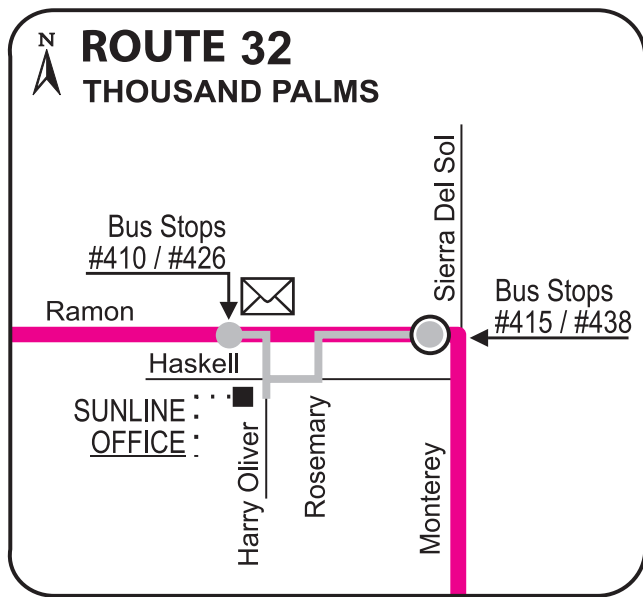

ROUTE 32

(AM times are in PLAIN, PM times are in BOLD. Times are approximate.)

EASTBOUND / HACIA EL ESTE

Palm Springs to Palm Desert

Ramon & San Luis Rey (Home Depot)	Vista Chino & Gene Autry	Ramon & Date Palm	Ramon & Monterey	Country Club & John L Sinn	Town Center & Hahn
--	--	--	--	--	--
5:05	5:11	5:27	5:37	5:50	6:00
5:55	6:01	6:18	6:30	6:44	6:55
6:45	6:51	7:10	7:22	7:38	7:50
7:35	7:41	8:00	8:12	8:28	8:40
8:25	8:31	8:50	9:02	9:18	9:30
9:15	9:21	9:40	9:52	10:08	10:20
10:05	10:11	10:30	10:42	10:58	11:10
10:55	11:01	11:20	11:32	11:48	12:00
11:45	11:51	12:10	12:22	12:38	12:50
12:35	12:41	1:00	1:12	1:28	1:40
1:25	1:31	1:50	2:05	2:23	2:37
2:15	2:21	2:40	2:55	3:13	3:27
3:05	3:11	3:30	3:45	4:03	4:17
4:05	4:11	4:30	4:42	4:58	5:10
4:55	5:01	5:18	5:30	5:44	5:55
5:45	5:51	6:08	6:20	6:34	6:45
6:35	6:41	6:58	7:10	7:24	7:35
7:15	7:21	7:37	7:47	8:00	8:10
8:05	8:11	8:27	8:37	8:50	9:00
8:55	9:01	9:17	9:27	9:40	9:50
9:45	9:51	10:07	10:17	10:30	10:40

For a complete list of all the stops on this route, please visit SunLine.org.