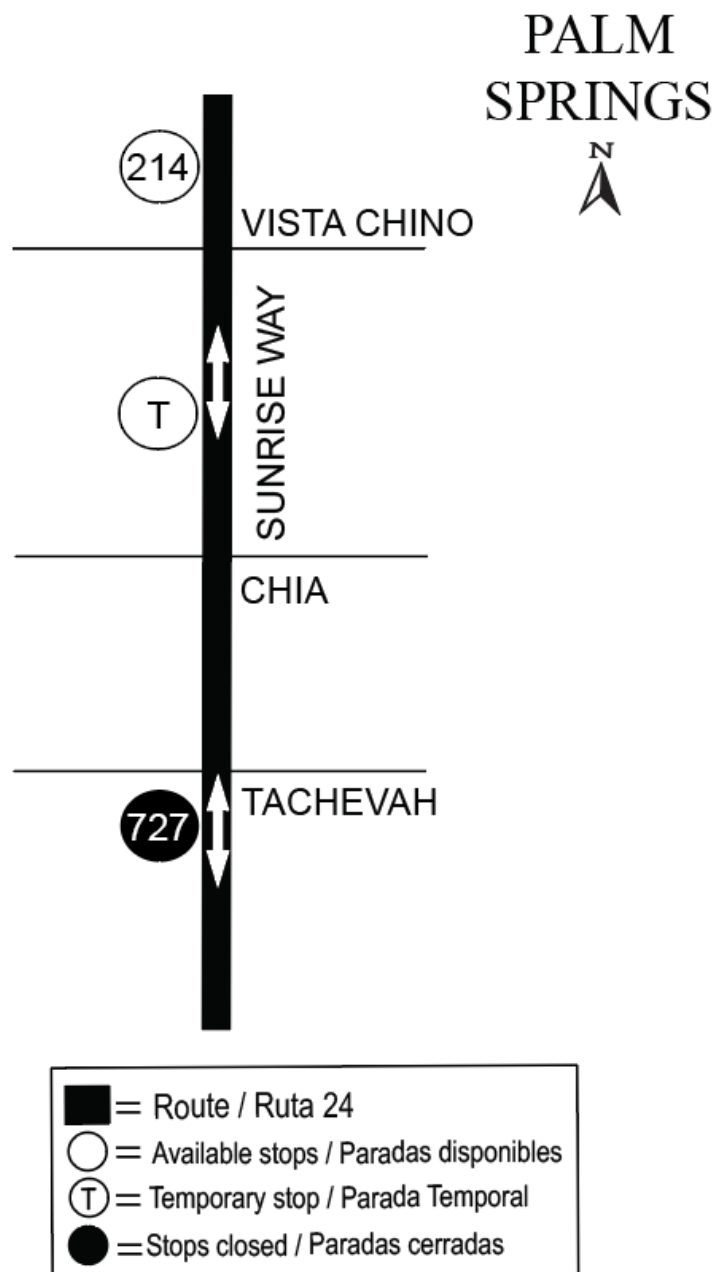

BUS STOP ALERT

AVISO PARA EL PASAJERO

**ROUTE 24 EASTBOUND
EFFECTIVE IMMEDIATELY
UNTIL FURTHER NOTICE**

Please be advised that bus stop #727 located on Sunrise and Tachevah has been permanently closed. A temporary bus stop has been placed on Sunrise and Chia to replace bus stop #727.

Please see map below for available bus stops.

**RUTA 24 EASTBOUND
EN EFECTO INMEDIATAMENTE
HASTA NUEVO AVISO**

Se le avisa que la parada de autobus #727 ubicada en Sunrise y Tachevah se ha cerrado permanentemente. Una parada de autobus temporal esta localizada en Sunrise y Chia para remplazar la parada #727.

Mire el mapa abajo para paradas disponibles.

INFORMATION / INFORMACIÓN: 1-760-343-3451 or sunline.org