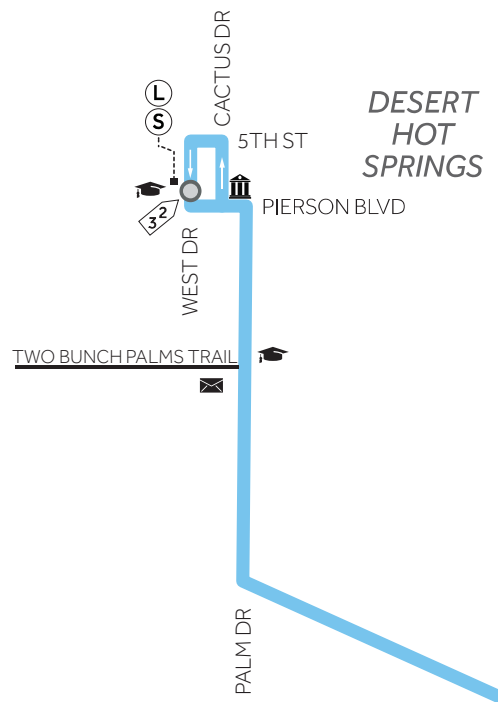

**ROUTE  
RUTA**  
**5**

**DESERT HOT SPRINGS  
CSUSB PALM DESERT  
PALM DESERT MALL**

**WEEKDAY ONLY  
SOLO ENTRE SEMANA**

**NORTHBOUND  
HACIA EL NORTE**

Town Center Way @ Hahn	Cook @ Berger	West @ Pierson
7:10a	7:28a	7:59a
8:10a	8:28a	9:00a
9:10a	9:28a	10:00a
10:10a	10:29a	10:58a
<b>NO SERVICE</b>		
2:10p	2:29p	3:01p
3:10p	3:29p	4:01p
4:10p	4:29p	5:03p
5:10p	5:29p	6:01p
6:10p	6:28p	7:00p

**SOUTHBOUND  
HACIA EL SUR**

West @ Pierson	Cook @ University Park	Town Center Way @ Hahn
6:10a	6:40a	6:55a
7:10a	7:40a	8:02a
8:10a	8:40a	9:00a
9:10a	9:40a	10:00a
10:10a	10:40a	11:00a
<b>NO SERVICE</b>		
2:10p	2:43p	3:02p
3:10p	3:43p	4:02p
4:10p	4:42p	4:59p
5:10p	5:43p	6:00p
6:10p	6:43p	6:58p

**ROUTE / RUTA**

- CITY HALL / AYUNTAMIENTO
- SCHOOL / ESCUELA
- LIBRARY / BIBLIOTECA
- MALL / CENTRO COMERCIAL
- MEDICAL / MEDICO
- POST OFFICE / OFICINA POSTAL
- TIMEPOINT / PUNTO DE TIEMPO
- TRANSFER POINT / PUNTO DE TRANSFERENCIA