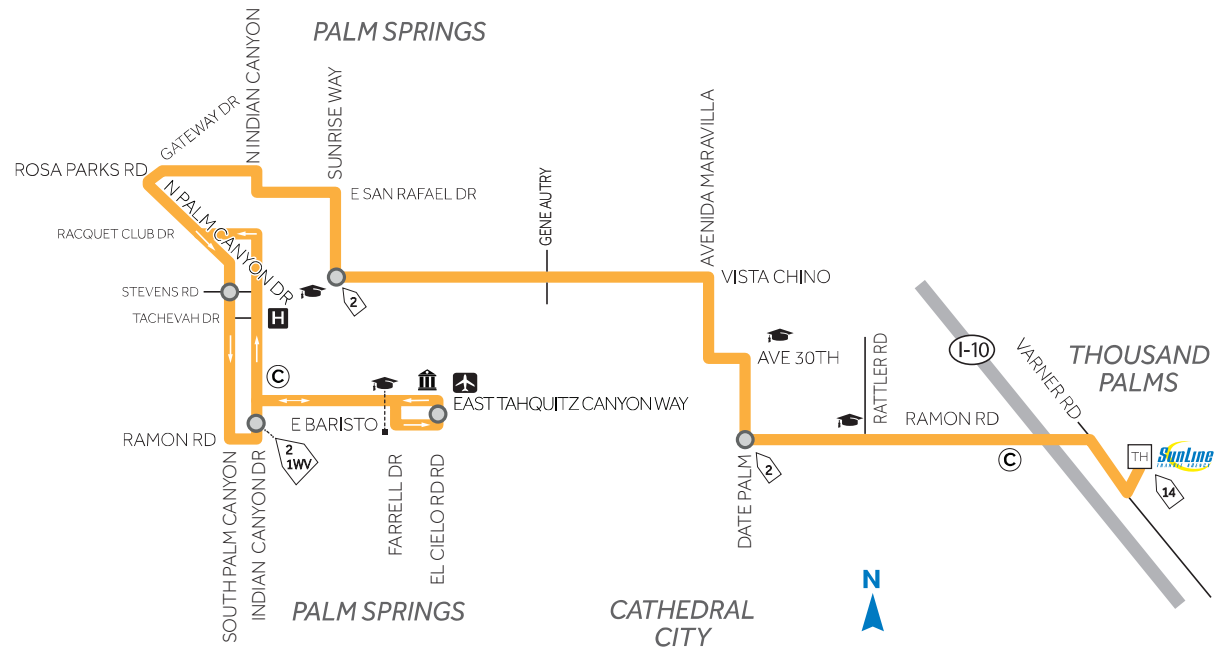

**ROUTE  
RUTA  
4**

**THOUSAND PALMS  
PALM SPRINGS**

- ROUTE / RUTA
- POST OFFICE / OFICINA POSTAL
- HOSPITAL
- SCHOOL / ESCUELA
- MALL / CENTRO COMERCIAL
- SENIOR CENTER / CENTRO PARA ADULTOS MAYORES
- CASINO
- AIRPORT / AEROPUERTO
- CITY HALL / AYUNTAMIENTO
- LIBRARY / BIBLIOTECA
- SUNLINE TRANSIT AGENCY
- TIMEPOINT / PUNTO DE TIEMPO
- TRANSFER POINT / PUNTO DE TRANSFERENCIA
- TRANSIT HUB

**ROUTE  
RUTA  
4**

**THOUSAND PALMS  
PALM SPRINGS**

**WEEKDAY  
DÍAS ENTRE SEMANA**

**EASTBOUND | HACIA EL ESTE**

El Cielo @ Kirk Douglas	Vista Chino @ Sunrise Way	Ramon @ Date Palm	Varner @ Harry Oliver
6:15a	6:47a	7:12a	7:24a
7:15a	7:47a	8:12a	8:24a
8:15a	8:47a	9:12a	9:24a
9:15a	9:49a	10:14a	10:26a
10:15a	10:49a	11:14a	11:26a
11:15a	11:49a	12:14p	12:26p
12:15p	12:49p	1:14p	1:26p
1:15p	1:49p	2:14p	2:26p
2:15p	2:49p	3:14p	3:26p
3:15p	3:49p	4:14p	4:26p
4:15p	4:49p	5:14p	5:26p
5:15p	5:49p	6:14p	6:26p
6:15p	6:49p	7:14p	7:26p
7:15p	7:47p	8:12p	8:24p
8:15p	8:47p	9:12p	9:24p

**WESTBOUND | HACIA EL OESTE**

Varner @ Harry Oliver	Date Palm @ Ramon	Sunrise Way @ Vista Chino	Palm Cyn @ Stevens	Indian Canyon @ Ramon	El Cielo @ Kirk Douglas
6:50a	7:03a	7:27a	7:42a	7:55a	8:07a
7:50a	8:03a	8:27a	8:42a	8:55a	9:07a
8:50a	9:03a	9:27a	9:42a	9:55a	10:07a
9:50a	10:05a	10:29a	10:44a	10:58a	11:10a
10:50a	11:05a	11:29a	11:44a	11:58a	12:10p
11:50a	12:05p	12:29p	12:44p	12:58p	1:10p
12:50p	1:05p	1:29p	1:44p	1:58p	2:10p
1:50p	2:05p	2:29p	2:44p	2:58p	3:10p
2:50p	3:05p	3:29p	3:44p	3:58p	4:10p
3:50p	4:05p	4:29p	4:44p	4:58p	5:10p
4:50p	5:05p	5:29p	5:44p	5:58p	6:10p
5:50p	6:05p	6:29p	6:44p	6:58p	7:10p
6:50p	7:05p	7:29p	7:44p	7:58p	8:10p
7:50p	8:05p	8:29p	8:44p	8:58p	9:10p
8:50p	9:05p	9:29p	9:44p	9:58p	10:10p