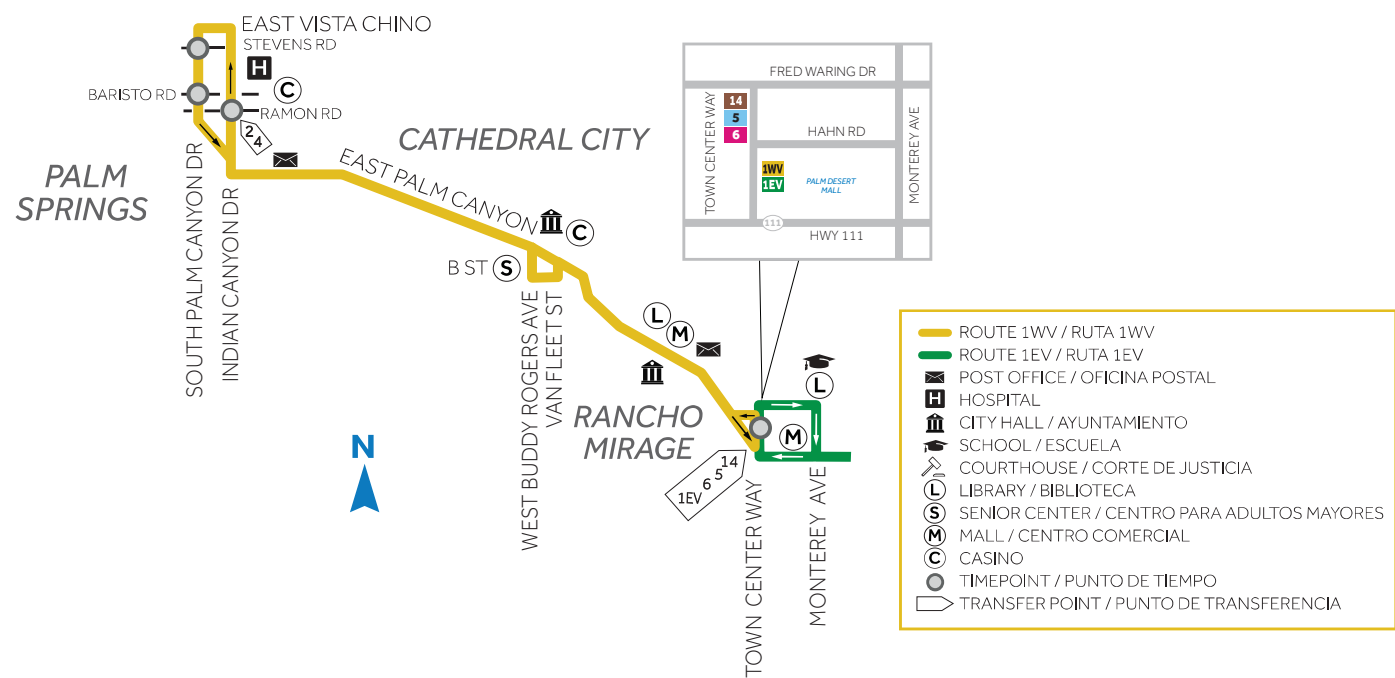

ROUTE RUTA 1WV

**PALM DESERT MALL
VIA HWY 111
PALM SPRINGS**

ROUTE 1WV

Route 1WV starts at the Palm Canyon at Stevens timepoint and ends at the Town Center at Hahn timepoint by the mall in Palm Desert.

Some of the key destinations accessible on Route 1WV include:

- Downtown Palm Springs
- Desert Regional Medical Center
- City Halls in the western end of the Valley
- Various shopping centers
- Palm Desert Mall

RUTA 1WV (VALLE OESTE)

La Ruta 1WV comienza en Palm Canyon en punto de tiempo de Stevens y termina en el punto de tiempo Town Center en Hahn junto al centro comercial Palm Desert.

Algunos de los destinos claves accesibles en la Ruta 1WV incluyen:

- Centro de Palm Springs
- Centro Médico Desert Regional
- Ayuntamientos en el extremo occidental del Valle
- Varios centros comerciales
- Centro comercial Palm Desert

WESTBOUND | HACIA EL OESTE

Town Center Way
@ Hahn
Indian Canyon
@ Ramon
Palm Cyn @
Stevens

6:10a	6:44a	6:54a
6:40a	7:14a	7:24a
7:10a	7:44a	7:54a
7:40a	8:14a	8:24a
8:10a	8:44a	8:54a
8:40a	9:14a	9:24a
9:15a	9:52a	10:02a
9:45a	10:22a	10:32a
10:15a	10:52a	11:02a
10:45a	11:22a	11:32a
11:15a	11:52a	12:02p
11:45a	12:22p	12:32p
12:15p	12:52p	1:02p
12:45p	1:22p	1:32p
1:15p	1:57p	2:09p
1:45p	2:27p	2:39p
2:15p	2:57p	3:09p
2:45p	3:27p	3:39p
3:15p	3:57p	4:09p
3:45p	4:27p	4:39p
4:15p	4:57p	5:09p
4:45p	5:27p	5:39p