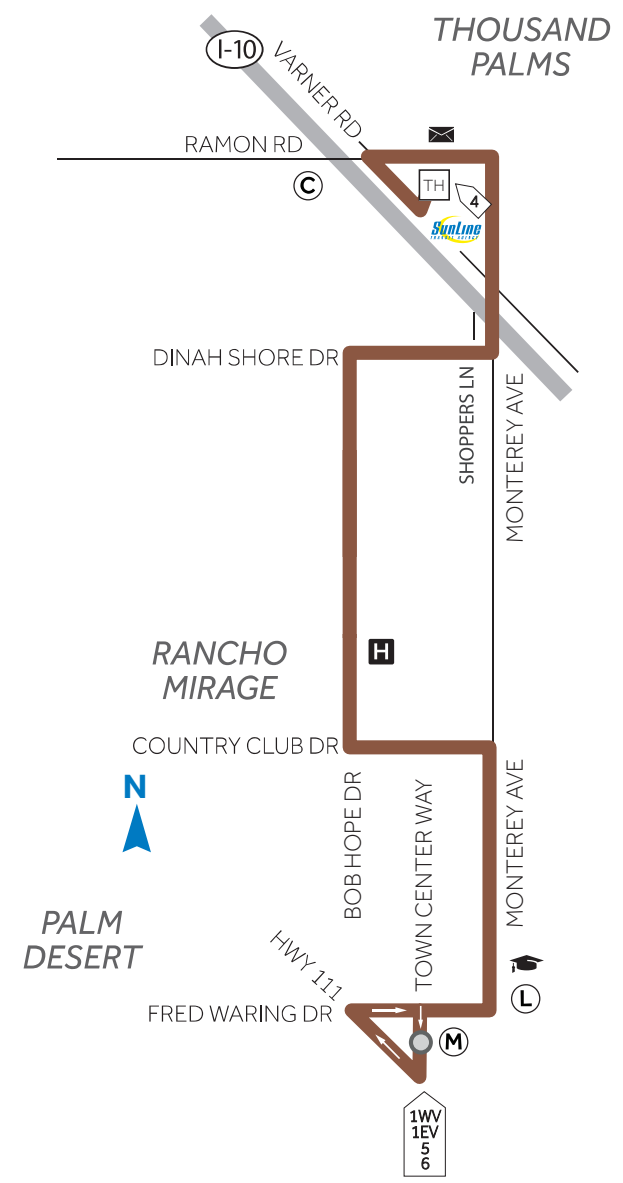

**ROUTE
RUTA
14**

**PALM DESERT MALL
THOUSAND PALMS**

-  ROUTE / RUTA
-  POST OFFICE / OFICINA POSTAL
-  HOSPITAL
-  SCHOOL / ESCUELA
-  MALL / CENTRO COMERCIAL
-  SENIOR CENTER / CENTRO PARA ADULTOS MAYORES
-  CASINO
-  AIRPORT / AEROPUERTO
-  CITY HALL / AYUNTAMIENTO
-  LIBRARY / BIBLIOTECA
-  SUNLINE TRANSIT AGENCY
-  TIMEPOINT / PUNTO DE TIEMPO
-  TRANSFER POINT / PUNTO DE TRANSFERENCIA
-  TRANSIT HUB

**ROUTE
RUTA
14**

**PALM DESERT MALL
THOUSAND PALMS**

**WEEKDAY
DÍAS ENTRE SEMANA**

SOUTHBOUND | HACIA EL SUR

Varner @
Harry Oliver
Town Center Way
@ Hahn

5:50a	6:20a
6:50a	7:20a
7:50a	8:20a
8:50a	9:20a
9:50a	10:20a
10:50a	11:20a
11:50a	12:20p
12:50p	1:20p
1:50p	2:20p
2:50p	3:20p
3:50p	4:20p
4:50p	5:20p
5:50p	6:20p
6:50p	7:20p
7:50p	8:20p
8:50p	9:20p
9:50p	10:20p

- This section is intentionally left blank -

**ROUTE
RUTA
14**

**PALM DESERT MALL
THOUSAND PALMS**

**WEEKEND/HOLIDAY
FIN DE SEMANA/DÍA FESTIVO**

SOUTHBOUND | HACIA EL SUR

Varner @ Harry Oliver	Town Center Way @ Hahn
5:35a	6:00a
6:35a	7:00a
7:35a	8:00a
8:35a	9:00a
9:35a	10:00a
10:35a	11:00a
11:35a	12:00p
12:35p	1:00p
1:35p	2:00p
2:35p	3:00p
3:35p	4:00p
4:35p	5:00p
5:35p	6:00p
6:35p	7:00p
7:35p	8:00p
8:35p	9:00p
9:35p	10:00p

NORTHBOUND | HACIA EL NORTE

Town Center Way @ Hahn	Varner @ Harry Oliver
6:05a	6:35a
7:05a	7:35a
8:05a	8:35a
9:05a	9:35a
10:05a	10:35a
11:05a	11:35a
12:05p	12:35p
1:05p	1:35p
2:05p	2:35p
3:05p	3:35p
4:05p	4:35p
5:05p	5:35p
6:05p	6:35p
7:05p	7:35p
8:05p	8:35p
9:05p	9:35p