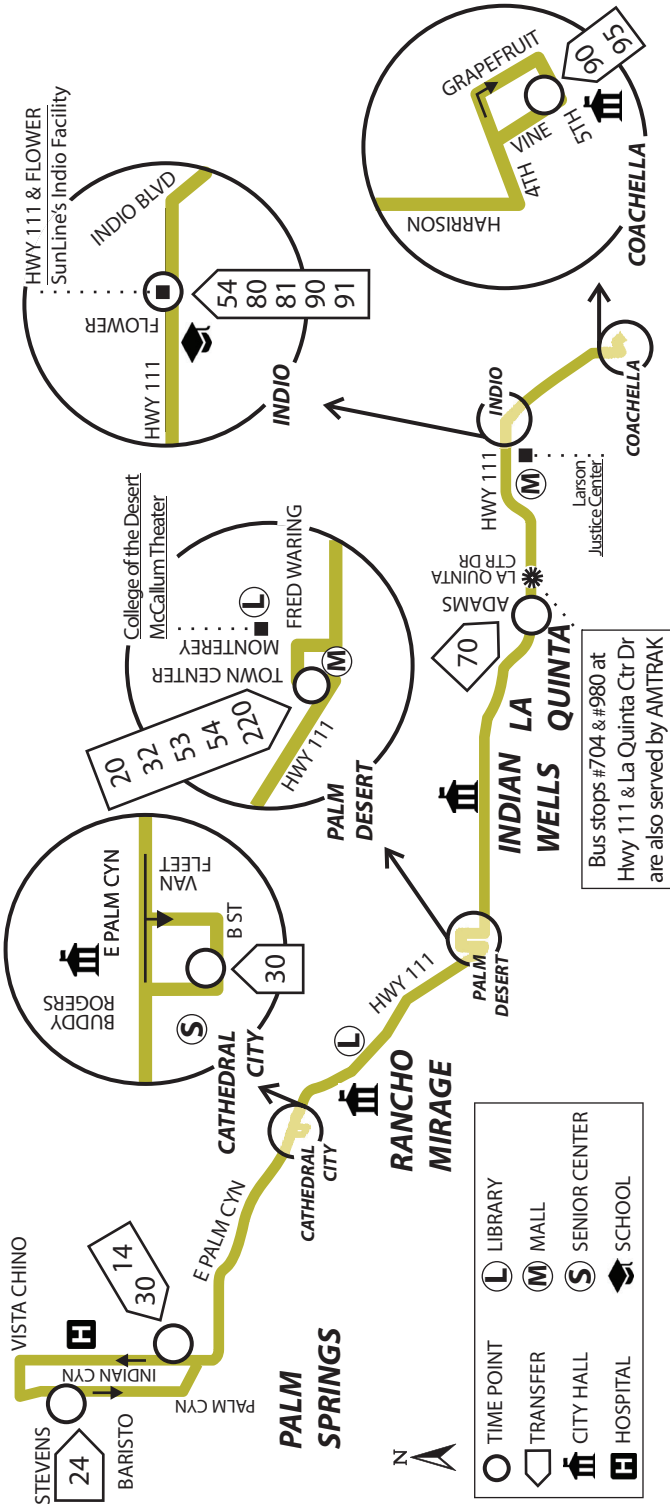

LINE 111 MAP