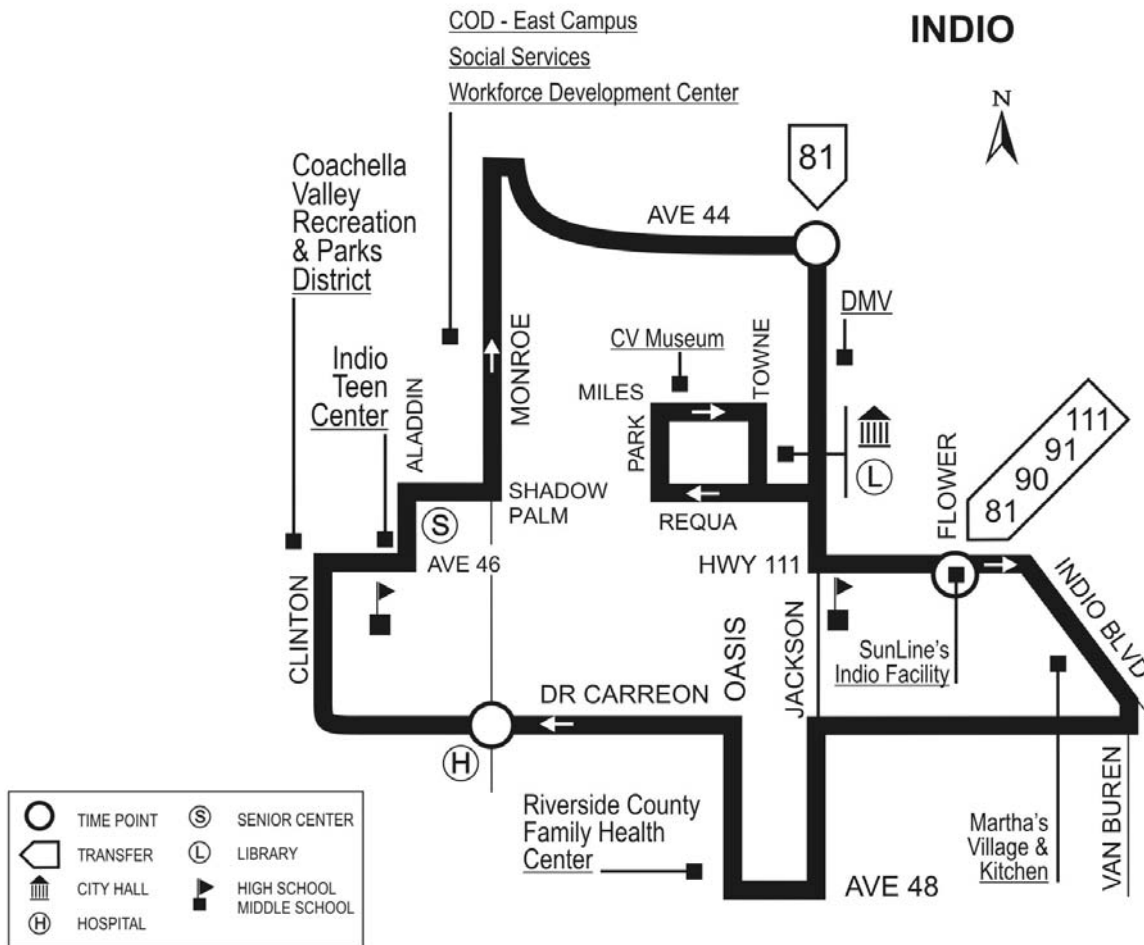

LINE 14 MAP

**Eastbound
West & Pierson to
Hacienda & Don English Way**

	West & Pierson	Hacienda & Don English Way
	--	--
AM	5:24	5:39
	6:09	6:24
	6:54	7:09
	7:39	7:54
	8:24	8:39
	9:09	9:24
	9:54	10:09
	10:39	10:54
	11:24	11:39
PM	12:09	12:24
	12:54	1:09
	1:39	1:54
	2:24	2:39
	3:09	3:24
	3:54	4:09
	4:39	4:54
	5:24	5:39
	6:09	6:24
	6:54	7:09
	7:39	7:54
	8:24	8:39

LINE 32 MAP

EASTBOUND
Town Center Way & Hahn
To Gerald Ford & Cook

Town Center Way & Hahn	Hwy 111 & Deep Cyn	Gerald Ford & Cook
^{AM} 4:55	5:10	5:27
6:15	6:30	6:47
7:35	7:50	8:07
8:55	9:10	9:27
10:15	10:30	10:47
11:35	11:50	12:07
^{PM} 12:55	1:10	1:27
2:15	2:30	2:47
3:35	3:50	4:07
4:55	5:10	5:27
6:15	6:30	6:47
7:35	7:50	8:07

WESTBOUND
Gerald Ford & Cook To
Town Center Way & Hahn

Gerald Ford & Cook	Hwy 111 & Deep Cyn	Town Center Way & Hahn
^{AM} 6:27	6:48	7:05
7:47	8:08	8:25
9:07	9:28	9:45
10:27	10:48	11:05
11:47	12:08	12:25
^{PM} 1:07	1:28	1:45
2:27	2:48	3:05
3:47	4:08	4:25
5:07	5:28	5:45
6:27	6:48	7:05
7:47	8:08	8:25

LINE 70 MAP

- | | |
|--|---------------|
| | TIME POINT |
| | TRANSFER |
| | CITY HALL |
| | POST OFFICE |
| | LIBRARY |
| | SENIOR CENTER |

**SOUTHBOUND LOOP
Hwy 111 & Flower**

	Hwy 111 & Flower	Dr. Carreon & Monroe	Ave 44 & Jackson	Hwy 111 & Flower
AM	6:00	6:16	6:33	6:49
	7:00	7:16	7:33	7:49
	8:00	8:16	8:33	8:49
	9:00	9:16	9:33	9:49
	10:00	10:16	10:33	10:49
PM	11:00	11:16	11:33	11:49
	12:00	12:16	12:33	12:49
	1:00	1:16	1:33	1:49
	2:00	2:16	2:33	2:49
	3:00	3:16	3:33	3:49
	4:00	4:16	4:33	4:49
	5:00	5:16	5:33	5:49
	6:00	6:16	6:33	6:49
	7:00	7:16	7:33	7:49
	8:00	8:16	8:33	8:49