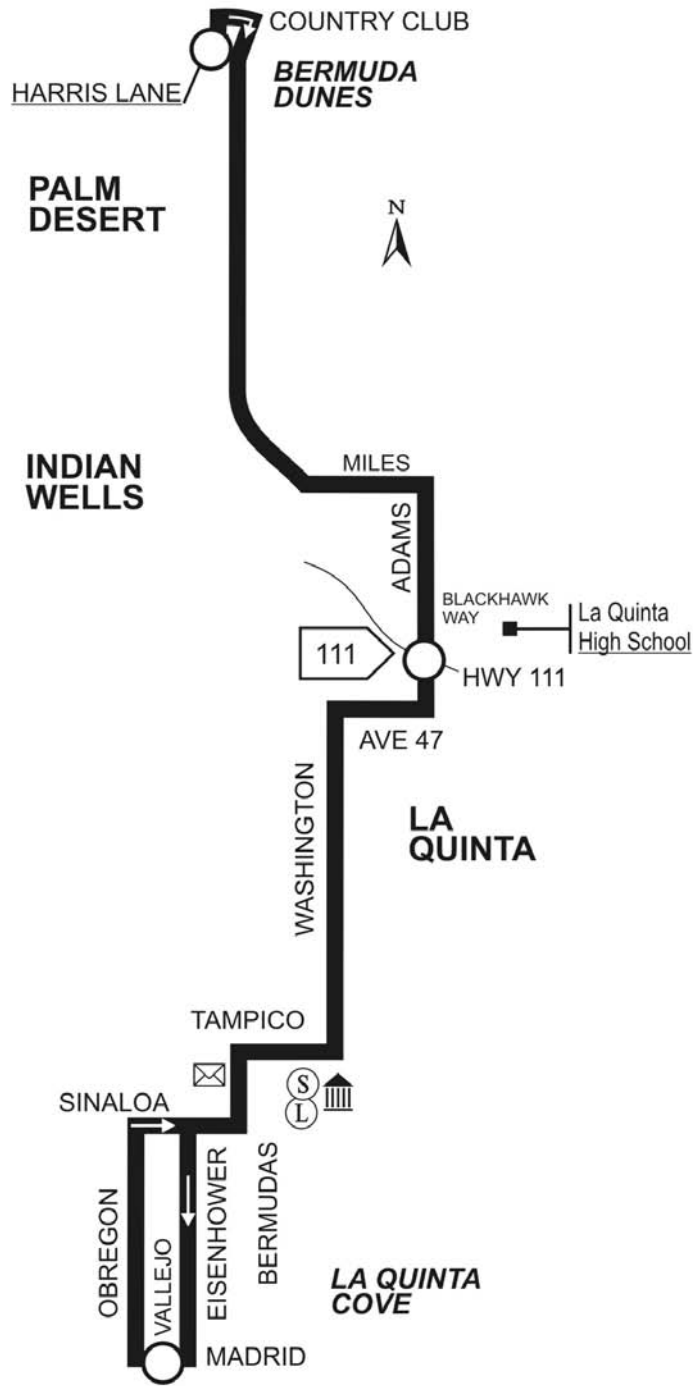

LINE 70 MAP

	TIME POINT
	TRANSFER
	CITY HALL
	POST OFFICE
	LIBRARY
	SENIOR CENTER