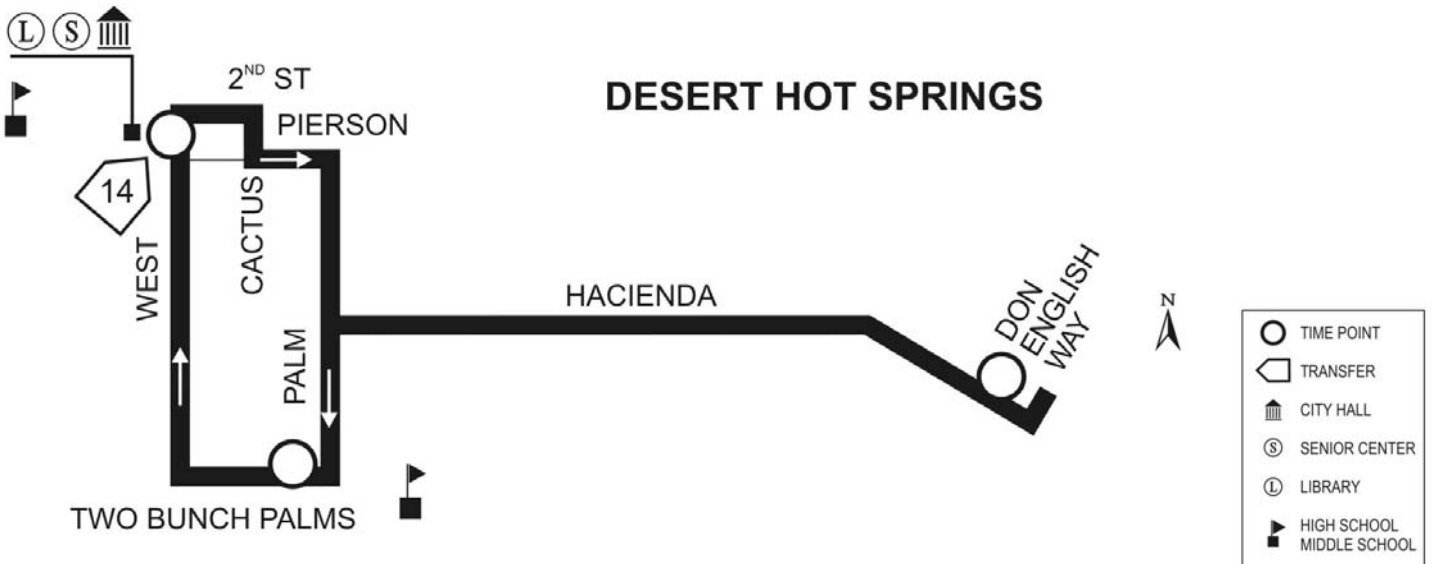

**Eastbound
West & Pierson to
Hacienda & Don English Way**

	West & Pierson	Hacienda & Don English Way
	--	--
AM	5:24	5:39
	6:09	6:24
	6:54	7:09
	7:39	7:54
	8:24	8:39
	9:09	9:24
	9:54	10:09
	10:39	10:54
	11:24	11:39
PM	12:09	12:24
	12:54	1:09
	1:39	1:54
	2:24	2:39
	3:09	3:24
	3:54	4:09
	4:39	4:54
	5:24	5:39
	6:09	6:24
	6:54	7:09
	7:39	7:54
	8:24	8:39

**Westbound
Hacienda & Don English Way
to West & Pierson**

Hacienda & Don English Way	Two Bunch Palms & Palm	West & Pierson
--	AM 5:10	5:16
5:39	5:55	6:01
6:24	6:40	6:46
7:09	7:25	7:31
7:54	8:10	8:16
8:39	8:55	9:01
9:24	9:40	9:46
10:09	10:25	10:31
10:54	11:10	11:16
11:39	11:55	12:01
PM 12:24	12:40	12:46
1:09	1:25	1:31
1:54	2:10	2:16
2:39	2:55	3:01
3:24	3:40	3:46
4:09	4:25	4:31
4:54	5:10	5:16
5:39	5:55	6:01
6:24	6:40	6:46
7:09	7:25	7:31
7:54	8:10	8:16
8:39	8:55