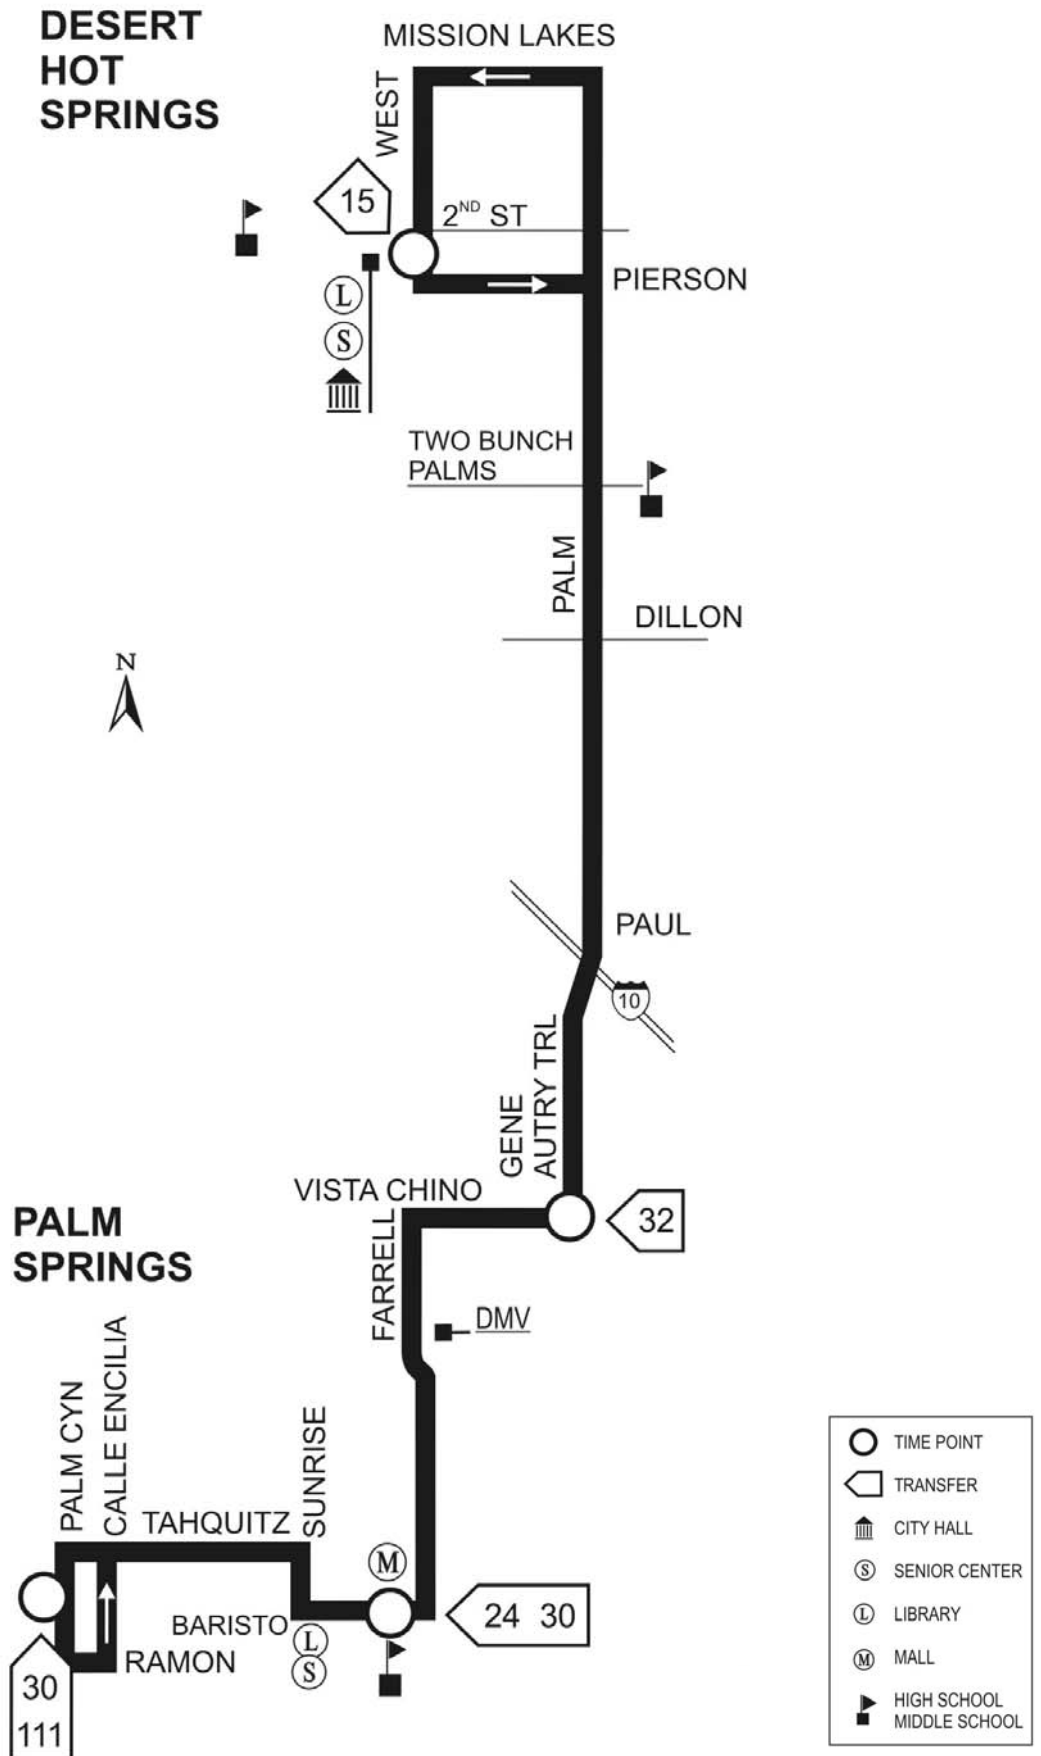

LINE 14 MAP

**Eastbound
West & Pierson to
Hacienda & Don English Way**

	West & Pierson	Hacienda & Don English Way
	--	--
AM	5:24	5:39
	6:09	6:24
	6:54	7:09
	7:39	7:54
	8:24	8:39
	9:09	9:24
	9:54	10:09
	10:39	10:54
	11:24	11:39
PM	12:09	12:24
	12:54	1:09
	1:39	1:54
	2:24	2:39
	3:09	3:24
	3:54	4:09
	4:39	4:54
	5:24	5:39
	6:09	6:24
	6:54	7:09
	7:39	7:54
	8:24	8:39