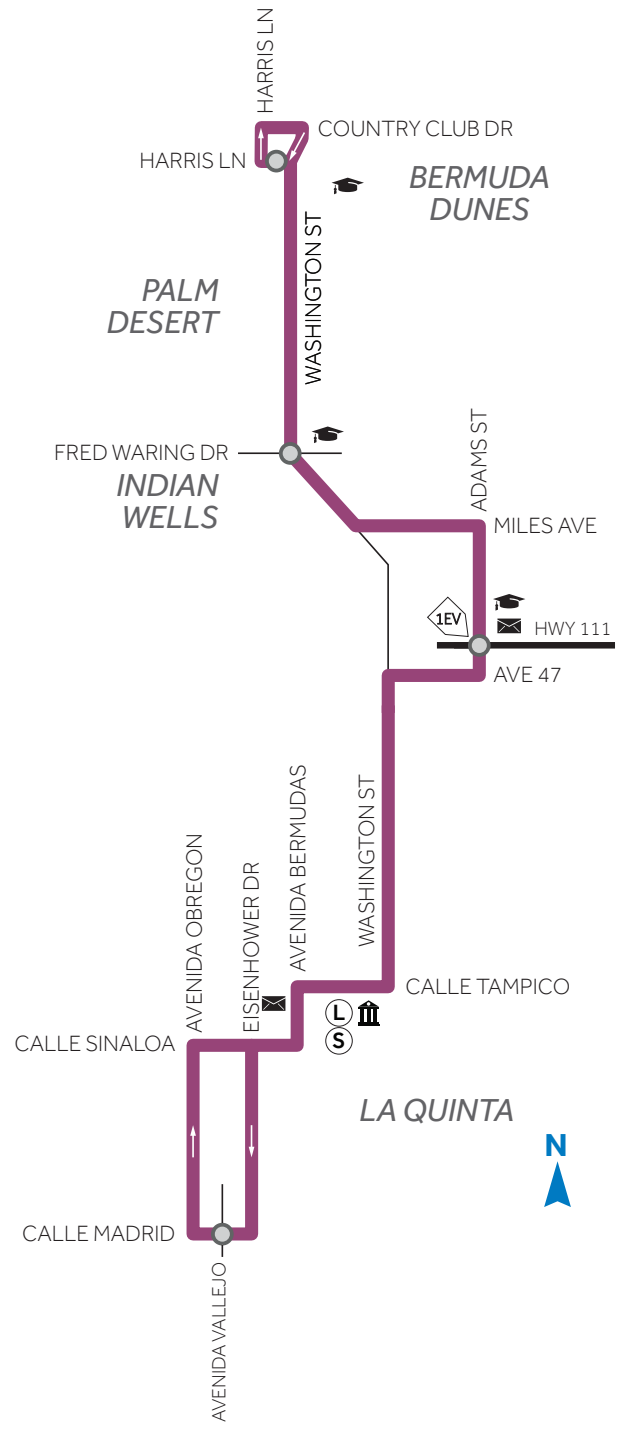

NORTHBOUND | HACIA EL NORTE

ROUTE RUTA
7

**BERMUDA DUNES
INDIAN WELLS
LA QUINTA**

Calle Madrid @
Avenida Vallejo
Adams @ Hwy 111
Washington @
Fred Waring
Harris Lane @
Washington

5:15a	5:41a	5:46a	5:51a
6:00a	6:24a	6:31a	6:36a
6:45a	7:09a	7:16a	7:21a
7:30a	7:54a	8:01a	8:06a
8:15a	8:39a	8:46a	8:51a
9:00a	9:24a	9:31a	9:36a
9:45a	10:09a	10:16a	10:21a
10:30a	10:54a	11:01a	11:07a
11:15a	11:39a	11:46a	11:52a
12:00p	12:24p	12:31p	12:37p
12:45p	1:09p	1:16p	1:22p
1:30p	1:54p	2:01p	2:07p
2:15p	2:39p	2:46p	2:52p
3:00p	3:24p	3:31p	3:37p
3:45p	4:09p	4:16p	4:22p
4:30p	4:54p	5:01p	5:07p
5:15p	5:39p	5:45p	5:50p
6:00p	6:24p	6:30p	6:35p
6:45p	7:09p	7:15p	7:20p
7:30p	7:54p	8:00p	8:05p
8:15p	8:41p	8:46p	8:51p

**WEEKDAY
DÍAS ENTRE SEMANA**

SOUTHBOUND | HACIA EL SUR

Harris Lane @
Washington
Washington @
Fred Waring
Adams @ Hwy 111
Calle Madrid @
Avenida Vallejo

5:20a	5:30a	5:38a	5:56a
6:05a	6:16a	6:25a	6:42a
6:50a	7:01a	7:10a	7:27a
7:35a	7:46a	7:55a	8:12a
8:20a	8:31a	8:40a	8:57a
9:05a	9:16a	9:25a	9:42a
9:50a	10:01a	10:10a	10:27a
10:35a	10:47a	10:56a	11:14a
11:20a	11:32a	11:41a	11:59a
12:05p	12:17p	12:26p	12:44p
12:50p	1:02p	1:11p	1:29p
1:35p	1:47p	1:56p	2:14p
2:20p	2:32p	2:41p	2:59p
3:05p	3:17p	3:26p	3:44p
3:50p	4:02p	4:11p	4:29p
4:35p	4:47p	4:56p	5:14p
5:20p	5:31p	5:39p	5:56p
6:05p	6:16p	6:24p	6:41p
6:50p	7:01p	7:09p	7:26p
7:35p	7:46p	7:54p	8:11p

NORTHBOUND | HACIA EL NORTE

SOUTHBOUND | HACIA EL SUR

BERMUDA DUNES
INDIAN WELLS
LA QUINTA

Calle Madrid @ Avenida Vallejo	Adams @ Hwy 111	Washington @ Fred Waring	Harris Lane @ Washington
5:45a	6:08a	6:15a	6:20a
7:15a	7:39a	7:45a	7:50a
8:45a	9:09a	9:15a	9:20a
10:15a	10:39a	10:47a	10:54a
11:45a	12:09p	12:17p	12:24p
1:15p	1:39p	1:47p	1:54p
2:45p	3:09p	3:17p	3:24p
4:15p	4:39p	4:47p	4:54p
5:45p	6:08p	6:14p	6:19p
7:15p	7:38p	7:44p	7:49p
8:45p	9:08p	9:15p	9:20p