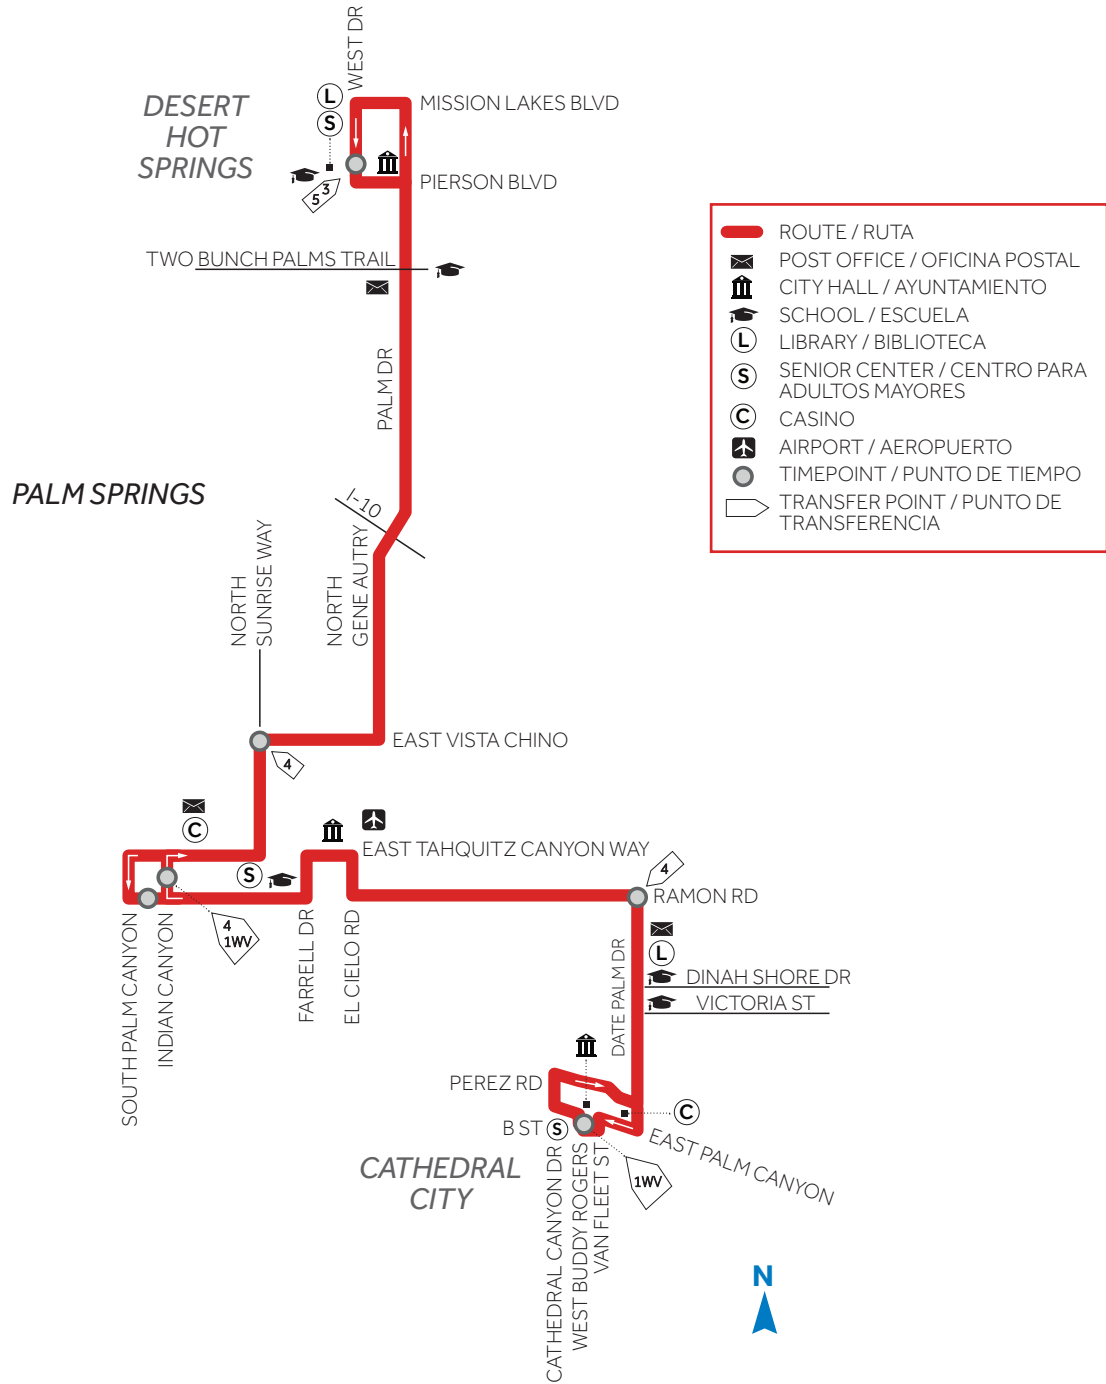

**ROUTE  
RUTA  
2**

**DESERT HOT SPRINGS  
PALM SPRINGS  
CATHEDRAL CITY**

# SOUTHBOUND | HACIA EL SUR

ROUTE  
RUTA

2

DESERT HOT SPRINGS  
PALM SPRINGS  
CATHEDRAL CITY

EVERY DAY / HOLIDAY  
TODOS LOS DÍAS / DIA FESTIVO

B St @  
Buddy Rogers  
Ramón @  
Date Palm  
Indian Canyon  
@ Ramon  
Sunrise @  
Vista Chino  
West @  
Pierson

West @  
Pierson  
Sunrise @  
Vista Chino  
Ramón @  
Indian Canyon  
Date Palm  
@ Ramon  
B St @  
Buddy Rogers

5:00a	5:27a	5:41a	6:08a	6:16a
5:30a	5:57a	6:11a	6:38a	6:46a
6:00a	6:27a	6:43a	7:11a	7:21a
6:30a	6:57a	7:13a	7:41a	7:51a
7:00a	7:27a	7:43a	8:11a	8:21a
7:30a	7:57a	8:13a	8:41a	8:51a
8:00a	8:27a	8:43a	9:11a	9:21a
8:30a	8:57a	9:13a	9:41a	9:51a
9:00a	9:27a	9:43a	10:11a	10:21a
9:30a	9:57a	10:13a	10:41a	10:51a
10:00a	10:27a	10:43a	11:12a	11:23a
10:30a	10:57a	11:13a	11:42a	11:53a
11:00a	11:27a	11:43a	12:12p	12:23p
11:30a	11:57a	12:13p	12:42p	12:53p
12:00p	12:27p	12:43p	1:12p	1:23p
12:30p	12:57p	1:13p	1:42p	1:53p
1:00p	1:27p	1:43p	2:12p	2:23p
1:30p	1:57p	2:13p	2:42p	2:53p
2:00p	2:27p	2:43p	3:12p	3:23p
2:30p	2:57p	3:13p	3:42p	3:53p
3:00p	3:27p	3:43p	4:12p	4:23p
3:30p	3:57p	4:13p	4:42p	4:53p
4:00p	4:27p	4:43p	5:12p	5:23p

For the VillageFest Thursday night detour, please see the map on page 36-37.

Para ver el desvío del jueves del VillageFest, por favor vea el mapa en las páginas 36 y 37.